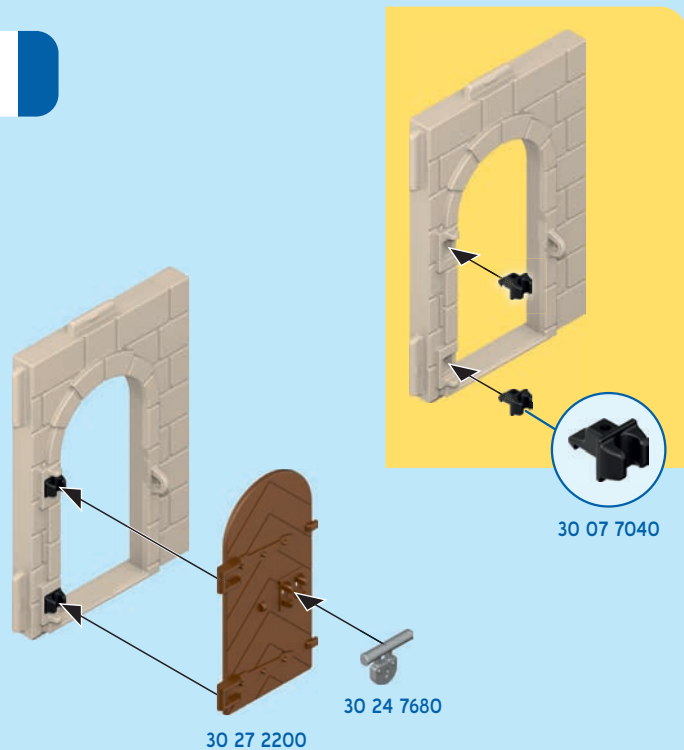

WARNING: CHOKING HAZARD

Small parts. Not for children under 3 years.

"Ne concerne que les USA"

Wichtige Unterlagen, bitte sorgfältig aufbewahren!
Important: Please keep these instructions for future reference!
Documents importants, à conserver soigneusement!
¡Por favor, guarde estas instrucciones para el futuro!
Belangrijke documenten, bewaar deze zorgvuldig!

Abbildungen können vom Original abweichen.
Product may differ from image shown.
Les illustrations peuvent différer de l'original.
Las ilustraciones pueden diferir del original.
Afbeeldingen kunnen verschillen van het werkelijke artikel.

1

2